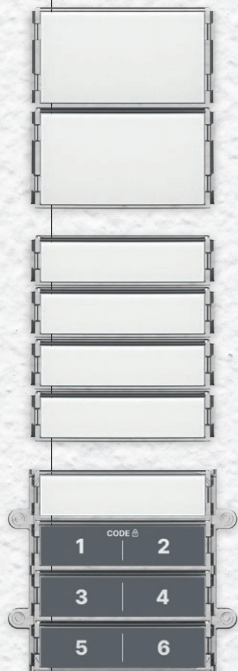

era

A complete range of kits with non-polarity 2-wire BUS technology VX2300

Era is conveniently available in a range of expandable kits, with VX2300 non-polarity 2-wire BUS technology.

Discover the Kit range