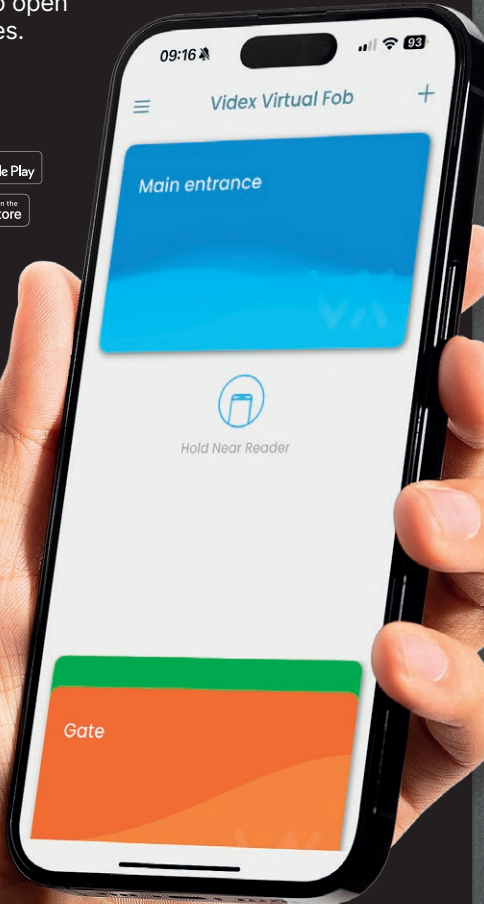

🔇 🔔 ((⋯)) 🔑 🗨️

era

CODE 🔒

1		2
3		4
5		6

VIDEX

era

Just a tap

The Era series outdoor stations are **equipped as standard** with a **MIFARE NFC** proximity reader.

This guarantees a very high security standard and also allows the user to use our **free app Videx Virtual Fob**.

The user can use their smartphone to open locks and gates.

Just a 'tap'

One button
configuration